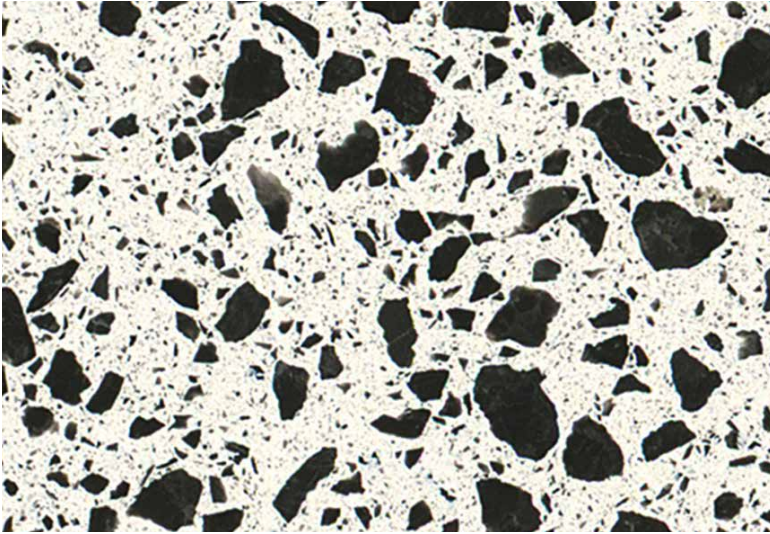

Reference photo

Beauty shot

Website detail

Video

Moodboard

Taurus Terazzo White

Slab

Reference photo